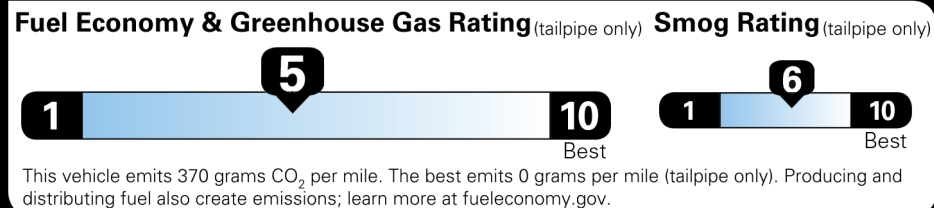

Not Original - Copy

Created on 2026-03-25 17:22:39 (UTC)

EPA DOT Fuel Economy and Environment

Gasoline Vehicle

You spend \$4,500
 more in fuel costs over 5 years compared to the average new vehicle.

Annual fuel cost \$2,600